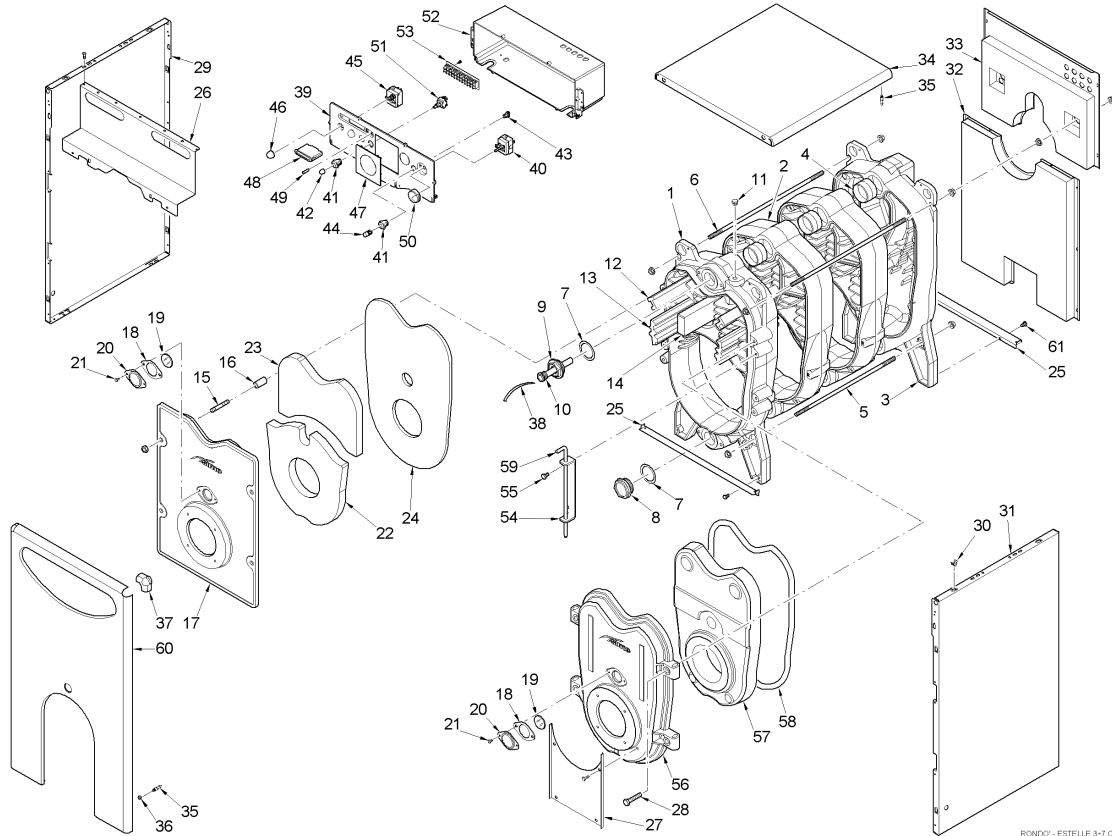

8104304 C.I. oil boiler ESTELLE 7 OF

Position	Code	Description	Where used	Advised parts	Price list
001	6274401	Front section			0.0
002	6274601	Intermediate section			132.45
003	6274501	Rear section			176.18
004	6000402	Push nipple 2"			4.72
005D	6000589	Tie-rod M10x684			4.72
006D	6268434	Tie-rod M10x735			4.72
007	2030231	Gasket Ø 42x55x2			1.17
008	2041001	Plug 1-1/4"			4.72
009	2041114	Reducer 1-1/4"x1/2"			4.72
010	5000000	Bulb holder 1/2" L=120			9.47
011	2041030	Plug 1/4" Zn			2.36
018	6174802	Sight frame insulation			1.17
019	6020100	Sight glass			7.11
020	6047400	Sight frame			2.36
021	2005001	Self threading screw M4x8			0.61
025	6009536	Side panels rear fixing bracket			5.91
026	6189576	Casing sides fixing bracket			10.64
027	6275161	Front closing panel			20.11
028	2000035	Screw Hex.H. M10x60			0.81
029D	6301554	Casing left hand side panel			47.31
030	2015000	Spring clip			0.61
031D	6301654	Casing right hand side panel			46.12
032	6071292	Casing rear lower panel			34.3
033	6071282	Casing rear upper panel			27.2
034D	6301754	Casing top cover			34.3
035	2003000	Pin M5 Zn			0.81
036	2010102	Nut M5 ZnCr			0.61
037	6282161	Front panel angular			4.72
038	2051000	Contact spring			0.81
039	6298912	Control panel without equipment			17.74
040	6001501	Boiler stat			22.47
041	6299701	Black switch frame			0.81